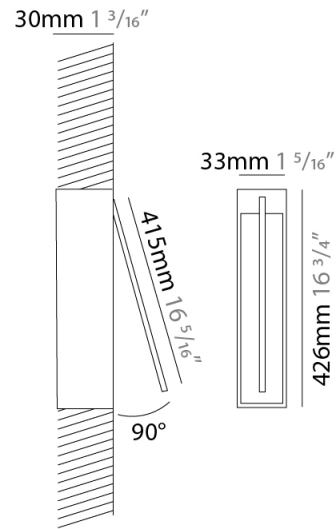

GENERAL

Series: Spillo
 Subseries: Spillo 1 Rod
 Brand: Icone
 Division: Design
 Mounting Type: Recessed
 Mounting Location: Wall
 Subcategory: Ambient

PHYSICAL

Shape: Rectangle
 Width (mm): 33
 Width (in): 1 ⁵/₁₆
 Height (mm): 426
 Height (in): 16 ³/₄
 Min. Recessing Depth (mm): 30
 Min. Recessing Depth (in): 1 ³/₁₆
 Light Distribution: Adjustable
[Fixture Finish: WHI / BLK / CHR / BGD](#)
 Fixture Material: Brass

LED

[Color Temperature \(°K\): 2700 / 3000](#)
 Nominal Lumen (lm): 440
 CRI: >90 CRI
 Lamp Life (hrs): 50000

OPTICAL

Adjustability: Tilt 120°

RATINGS AND CERTIFICATIONS

Certified By: Certified for North American Standards
 IP rating: IP20

GENERAL

Series: Spillo
 Subseries: Spillo 1 Rod
 Brand: Icone
 Division: Design
 Mounting Type: Recessed
 Mounting Location: Wall
 Subcategory: Ambient

PHYSICAL

Shape: Rectangle
 Width (mm): 50
 Width (in): 1 15/16
 Height (mm): 400
 Height (in): 15 3/4
 Light Distribution: Adjustable
 Fixture Finish: WHI / BLK / CHR / BGD
 Fixture Material: Brass

GENERAL

Series: Spillo
 Subseries: Spillo 1 Rod Round Base
 Brand: Icone
 Division: Design
 Mounting Type: Recessed
 Mounting Location: Wall
 Subcategory: Ambient

PHYSICAL

Shape: Rectangle
 Width (mm): 50
 Width (in): 1 ¹⁵/₁₆
 Height (mm): 400
 Height (in): 15 ³/₄
 Light Distribution: Adjustable
 Fixture Finish: WHI / BLK / CHR / BGD
 Fixture Material: Brass