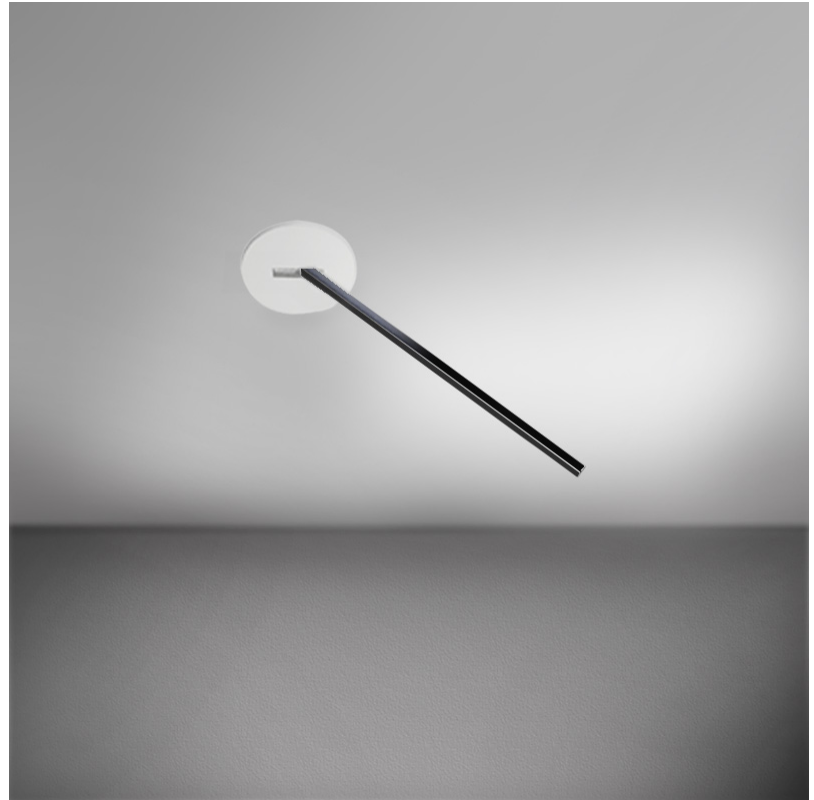

PROJECT	_____
TYPE	_____
SPECIFIER	_____
QUANTITY	_____
DATE	_____

SPILLO 1 ROD ROUND BASE RECESSED

D46022- _____ - _____
base number   Color   Finish
                          Temperature   Options

1. To build a product code in our configurator select the specify button on the base model # product page
2. To build a manual product code on this datasheet choose from the options listed below in blue font and add the suffix to the base model #

GENERAL

Series: Spillo
Subseries: Spillo 1 Rod Round Base
Brand: Icone
Division: Design
Mounting Type: Recessed
Mounting Location: Wall
Subcategory: Ambient

PHYSICAL

Shape: Rectangle
Width (mm): 50
Width (in): 1 ¹⁵/₁₆
Height (mm): 400
Height (in): 15 ³/₄
Light Distribution: Adjustable
Fixture Finish: WHI / BLK / CHR / BGD
Fixture Material: Brass

ELECTRICAL

Lamp Type: LED
Total Output Wattage (W): 4.8
Dimming: 0-10V Dimming
Driver Included: No
Driver Location: Remote
Driver Type: Constant Voltage - 120Vac
Driver Class: Class 2
Input Voltage (V): 120
Output Voltage (V): 12
Upon Request: (Not included, see components) 0-10Vdc dimming / 277Vac

LED

Color Temperature (°K): 2700 / 3000
Nominal Lumen (lm): 440
CRI: >90 CRI
Lamp Life (hrs): 50000

OPTICAL

Adjustability: Tilt 120°

RATINGS AND CERTIFICATIONS

Certified By: Certified for North American Standards
IP rating: IP20