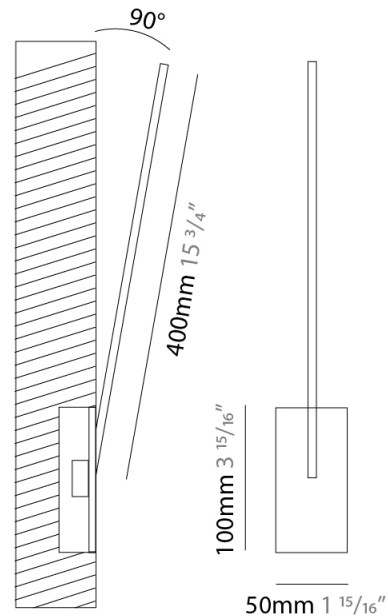

PROJECT
TYPE
SPECIFIER
QUANTITY
DATE

SPILLO 1 ROD RECESSED

D46014- -
base number   Color   Finish
                          Temperature   Options

1. To build a product code in our configurator select the specify button on the base model # product page
2. To build a manual product code on this datasheet choose from the options listed below in blue font and add the suffix to the base model #

GENERAL

Series: Spillo
Subseries: Spillo 1 Rod
Brand: Icone
Division: Design
Mounting Type: Recessed
Mounting Location: Wall
Subcategory: Ambient

PHYSICAL

Shape: Rectangle
Width (mm): 50
Width (in): 1 15/16
Height (mm): 400
Height (in): 15 3/4
Light Distribution: Adjustable
Fixture Finish: WHI / BLK / CHR / BGD
Fixture Material: Brass

ELECTRICAL

Lamp Type: LED
Total Output Wattage (W): 4.8
Dimming: 0-10V Dimming
Driver Included: No
Driver Location: Remote
Driver Type: Constant Voltage - 120Vac
Driver Class: Class 2
Input Voltage (V): 120
Output Voltage (V): 12
Upon Request: (Not included, see components) 0-10Vdc dimming / 277Vac

LED

Color Temperature (°K): 2700 / 3000
Nominal Lumen (lm): 440
CRI: >90 CRI
Lamp Life (hrs): 50000

OPTICAL

Adjustability: Tilt 120°

RATINGS AND CERTIFICATIONS

Certified By: Certified for North American Standards
IP rating: IP20